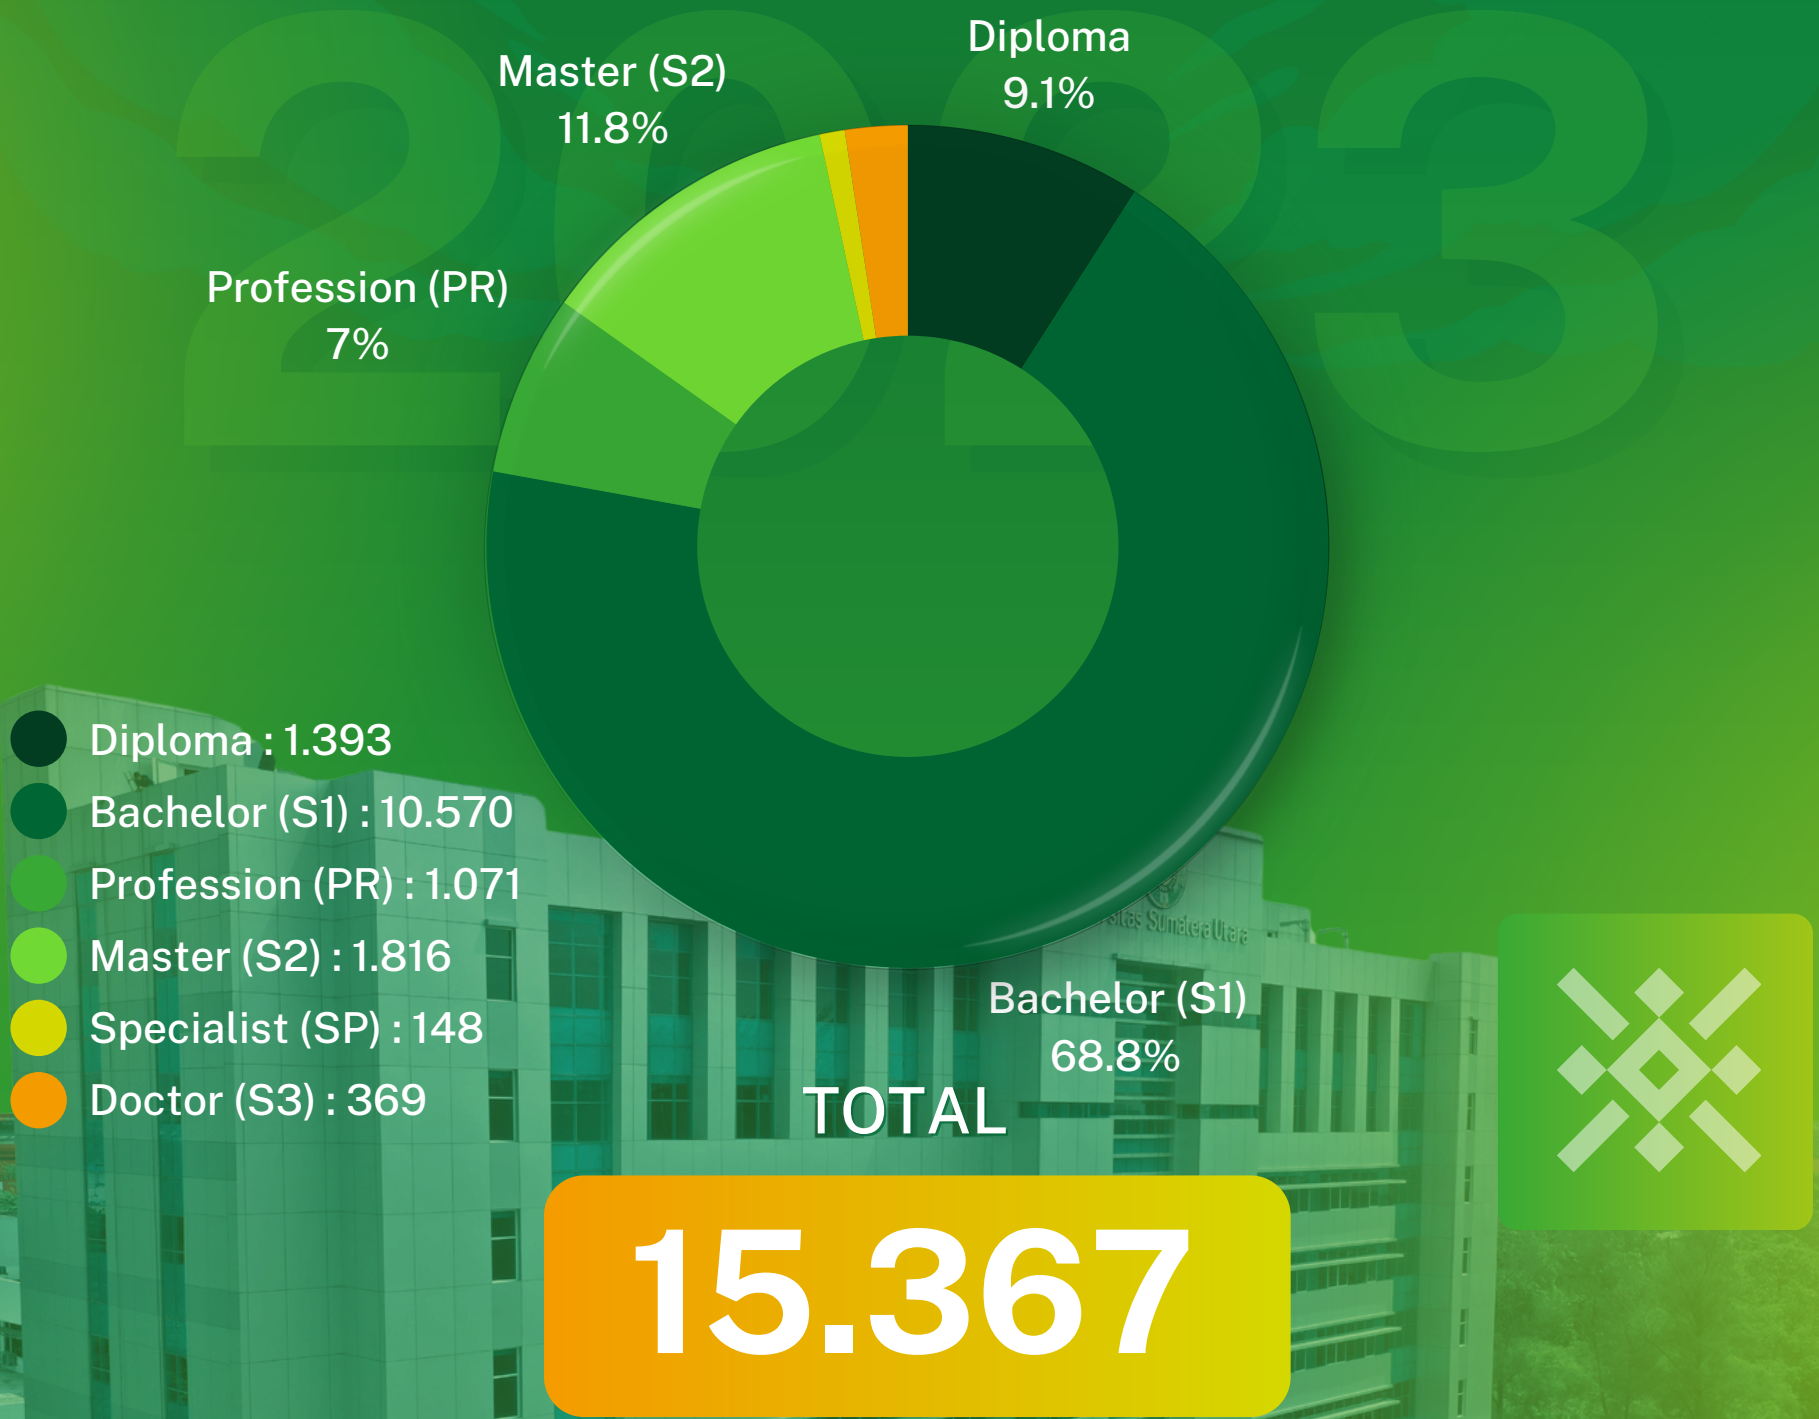

# First Generation Student Universitas Sumatera Utara

\*Data Source : Information System Center USU